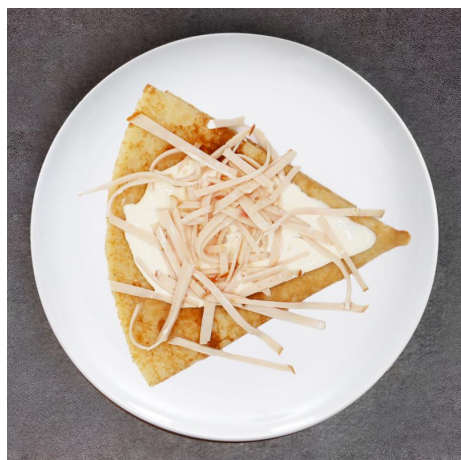

Ham And Kraft Cheese

30 AED

35 AED