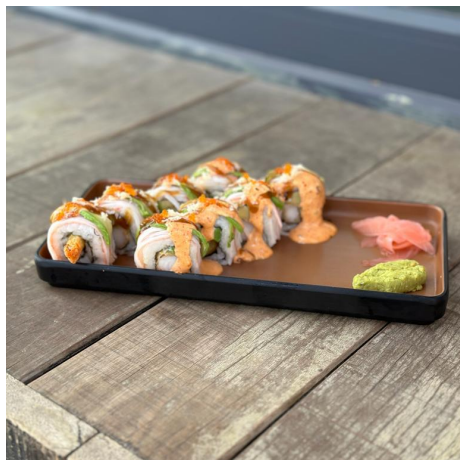

KURĒPU™

クレープ

MENU ITEMS

2023

MENU ITEMS

KUREPU™
クレープ

Dragon Roll Unagi

Perfectly Seasoned Sushi Rice Crafted With Unagi (freshwater Eel Fish), Creamy Avocado, Cucumber, Tender Crab Meat Topped With A Drizzle Of Teriyaki Sauce And A Dollop Of Spicy Mayo.

54 AED

Tempura Roll

Perfectly Seasoned Sushi Rice Crafted With Crispy Shrimp Tempura, Avocado, Cream Cheese, Delicate Fish Roe And Wrapped With Tender Crab Meat With A Drizzle Of Teriyaki Sauce And A Dollop Of Spicy Mayo.