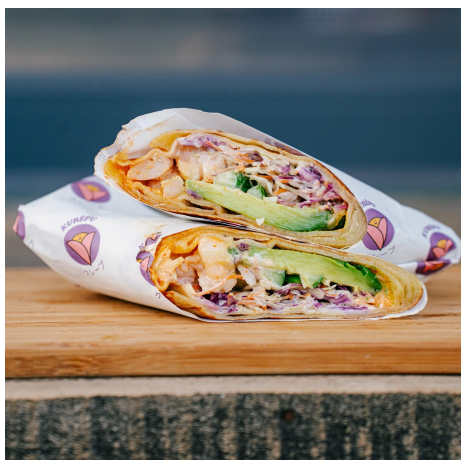

Shrimp Crepe Sando

35 AED