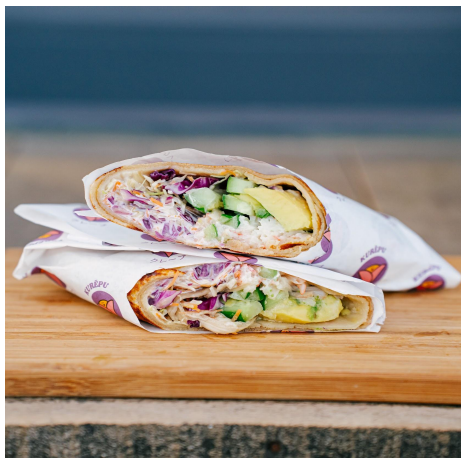

32 AED

Crab Nigiri

Tender Crab Meat On Top Of A Bed Of Perfectly Seasoned Sushi Rice Tied With Nori Sheet.

38 AED

MENU ITEMS

KUREPU™
クレープ

Crab Meat Crepe Sando

34 AED